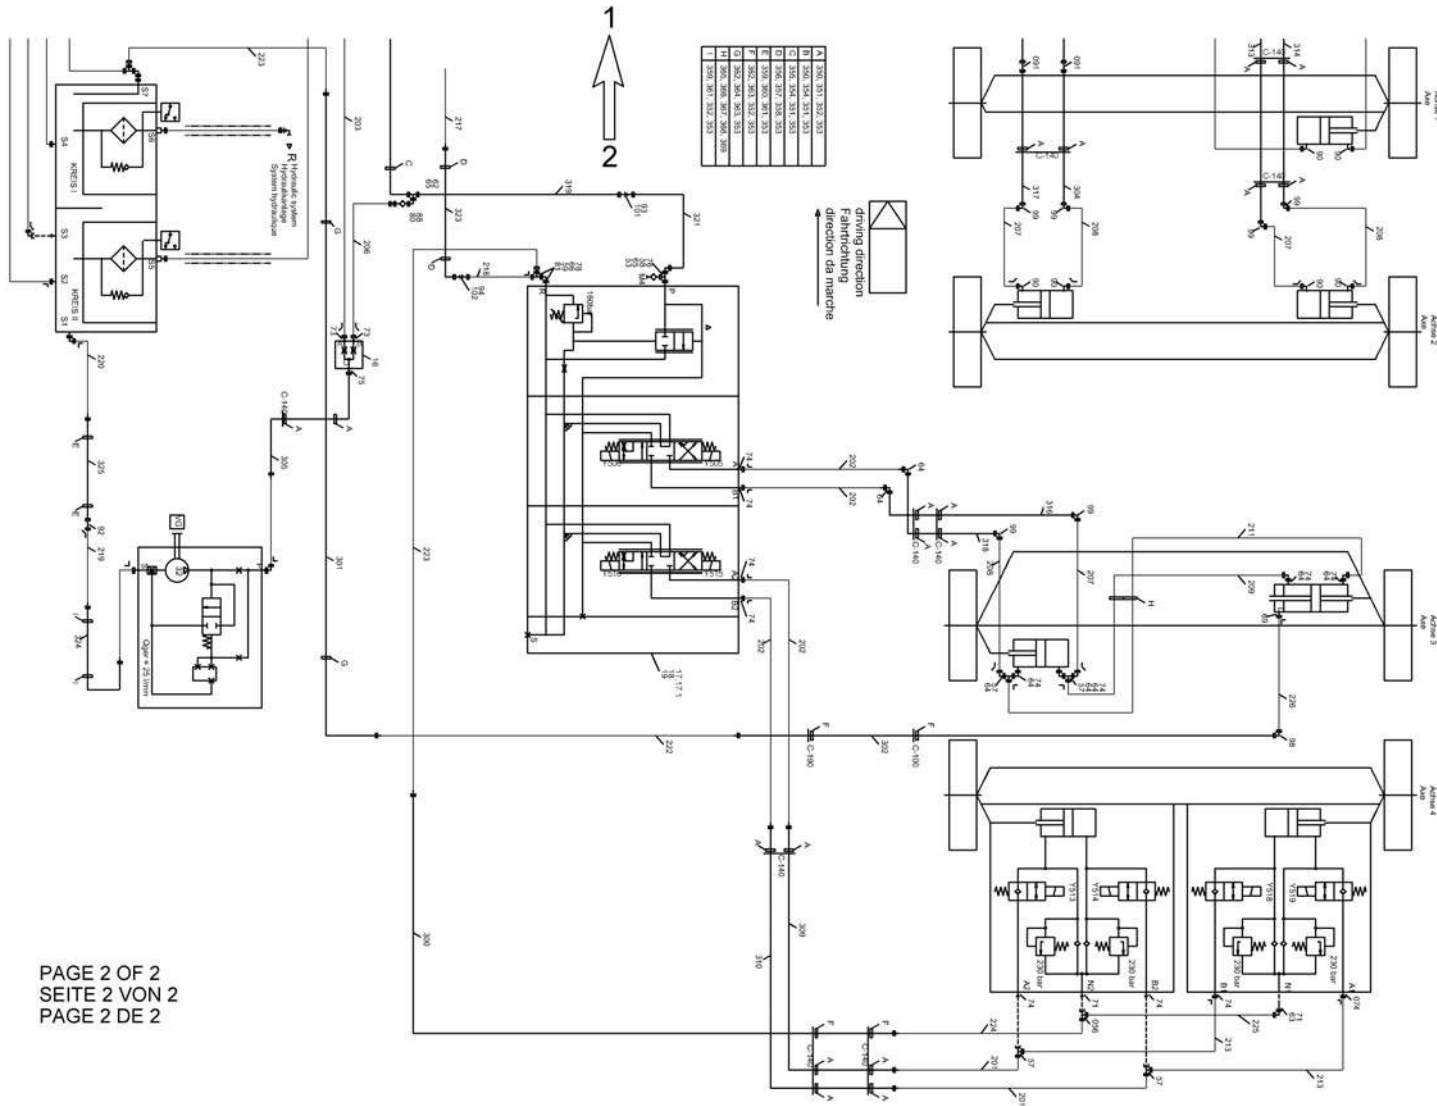

HYDRAULIC PLAN steering  
 HYDRAULIKPLAN Lenkung  
 PLAN HYDRAULIQUE direction

from No / up to No  
 WFN4RUF4#2031164  
 WFN4RUF4#2031189

Figure  
 Bild 99707783385  
 Figure

**TADANO**  
 1102-03

HYDRAULIC PLAN steering  
 HYDRAULIKPLAN Lenkung  
 PLAN HYDRAULIQUE direction

from No / up to No  
 WFN4RUF4#2031164  
 WFN4RUF4#2031189

Figure  
 Bild 99707783385  
 Figure

**TADANO**  
 1102-03

PAGE 2 OF 2  
 SEITE 2 VON 2  
 PAGE 2 DE 2