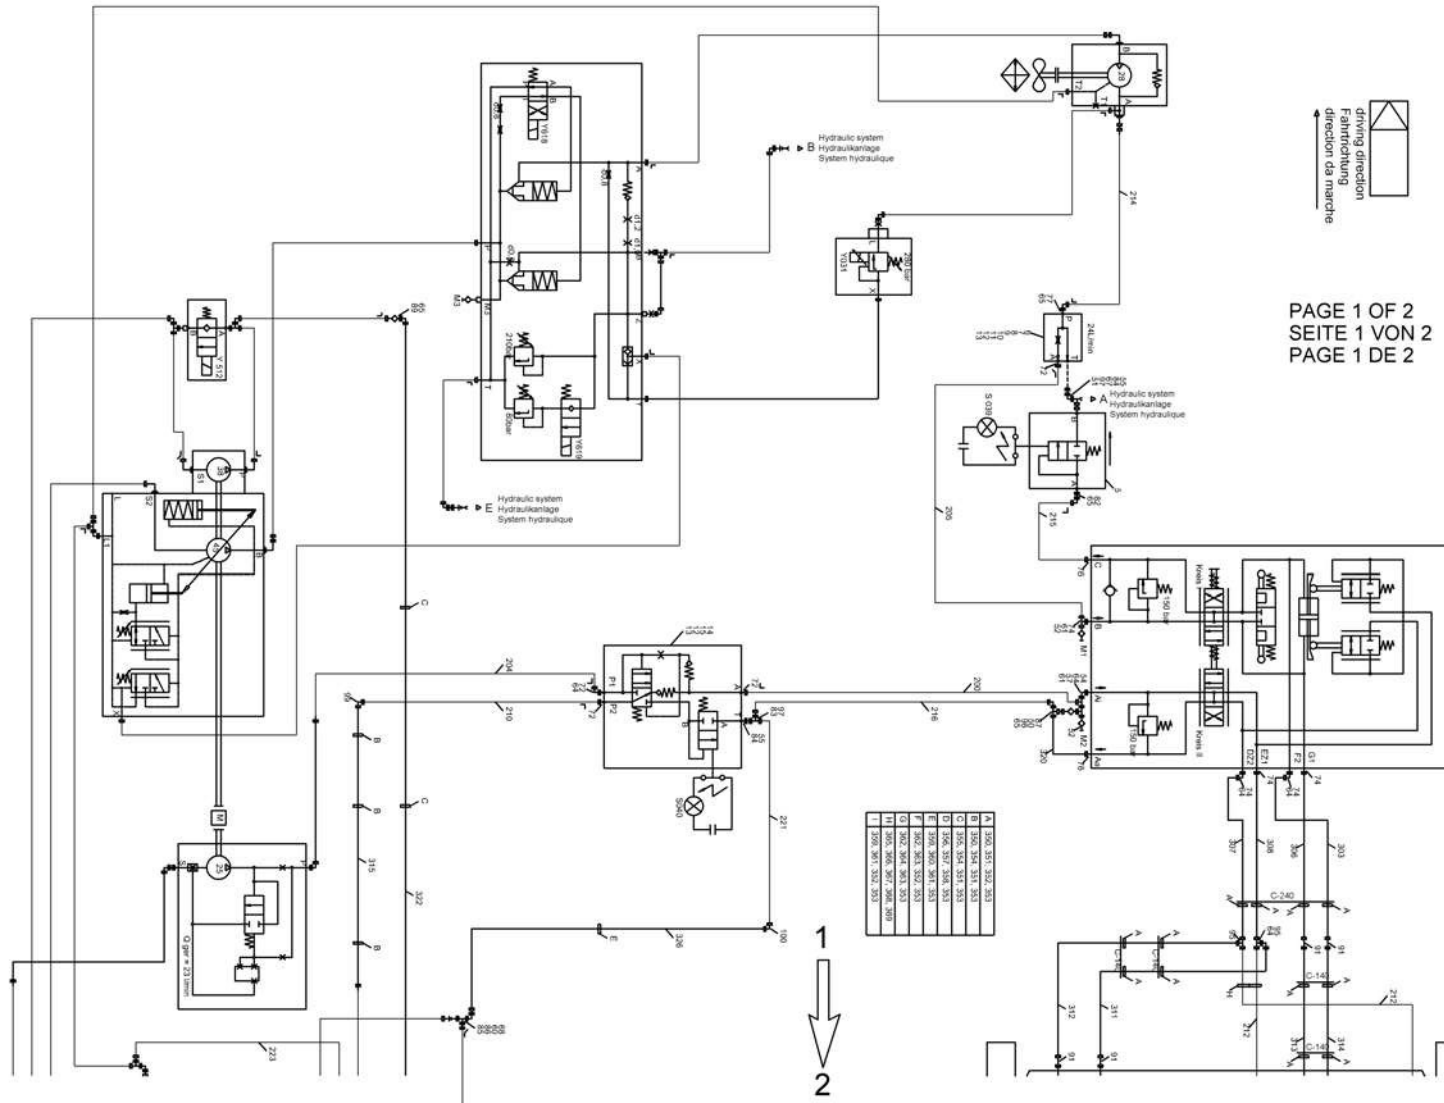

HYDRAULIC PLAN steering  
 HYDRAULIKPLAN Lenkung  
 PLAN HYDRAULIQUE direction

from No / up to No  
 WFN4RUF4#2031164  
 WFN4RUF4#2031189

Figure  
 Bild 99707783385  
 Figure

**TADANO**  
 1102-03

HYDRAULIC PLAN steering  
 HYDRAULIKPLAN Lenkung  
 PLAN HYDRAULIQUE direction

from No / up to No  
 WFN4RUF4#2031164  
 WFN4RUF4#2031189

Figure  
 Bild 99707783385  
 Figure

**TADANO**  
 1102-03

PAGE 2 OF 2  
 SEITE 2 VON 2  
 PAGE 2 DE 2